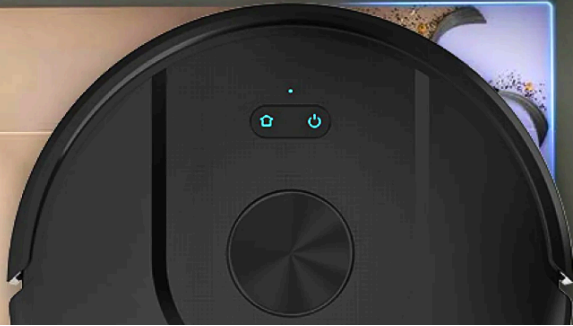

R2 **MAX**

Self-Emptying Robotic Vacuum Cleaner

R2 Max is designed for users who want powerful cleaning with minimal manual involvement. With 7500Pa suction and an auto dust collection charging station, it handles daily cleaning and dust disposal automatically.

7500Pa
HyperSuction

LiDAR 3.0
Smart Mapping

Vacuum +
Wet Mopping

4000mAh Long
Running Battery

VACUUM & WET MOPPING

Flat wet mopping combined with strong vacuuming keeps floors consistently clean and fresh.

Detailed Vacuuming with Side Brush

4000 mAh Battery

Upto 3 hours Runtime

A robot vacuum is shown on a wooden floor, with blue light trails indicating its path. The text "7500Pa" is written in a stylized font on the floor.

Vacuum + Wet Mop Combo
Simultaneous dry and wet cleaning.

A robot vacuum is shown in a living room, with blue light trails indicating its path. The text "LiDAR Smart Mapping" is written on the floor.

LiDAR Smart Mapping
Quick, structured cleaning routes.