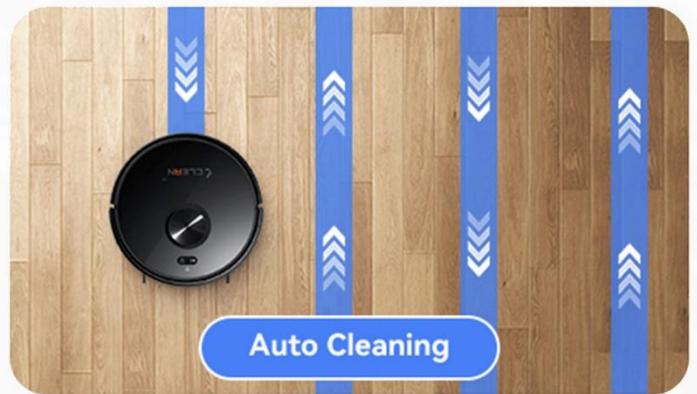

GET TO KNOW US BETTER

#L100PRO

Multi-Surface Cleaner

Wooden floors, marble, tiles and carpets. Perfect for everyday cleaning.

No More Getting Stuck LIDAR Navigation

The robot can effectively avoid obstacles, and clean your house without getting stuck.

The self-adjustable roller brush keeps constant contact with the uneven surface for deep cleaning. And the combination of bristle & rubber is great to pick up various trash and easy to clean & maintain.

SWEAP, MOP, VACUUM.

Our versatile vacuum cleaner that effortlessly sweeps, mops & vacuums. Enjoy the convenience of a spotless home with this all-in-one solution, combining efficiency & functionality for a truly comprehensive cleaning experience.

20MM Climbing Ability

Featuring an impressive 20mm climbing ability, effortlessly conquering obstacles and ensuring every corner is thoroughly cleaned.

CLEANING MODES

Enjoy the convenience of a spotless home with this **4 Cleaning Modes**, combining efficiency & functionality for a truly comprehensive cleaning experience.