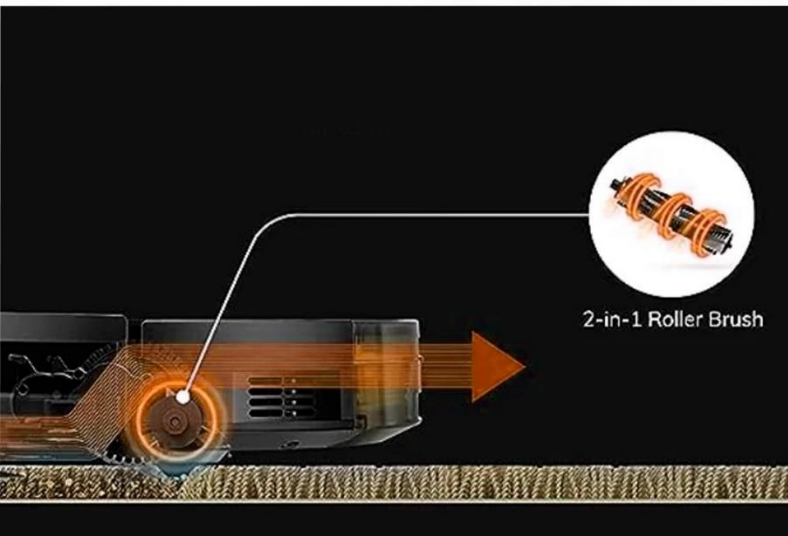

GET TO KNOW US BETTER

#L100PRO

Multi-Surface Cleaner

Wooden floors, marble, tiles and carpets. Perfect for everyday cleaning.

No More Getting Stuck LIDAR Navigation

The robot can effectively avoid obstacles, and clean your house without getting stuck.

3000 Pa Strong Suction

Easily remove, hair, dust and micro dust. Nowhere to hide!

4-speed Suction

Quiet file

Standard file

Carpet auto boost

Strong gear

Floating Roller Brush

The self-adjustable roller brush keeps constant contact with the uneven surface for deep cleaning. And the combination of bristle & rubber is great to pick up various trash and easy to clean & maintain.