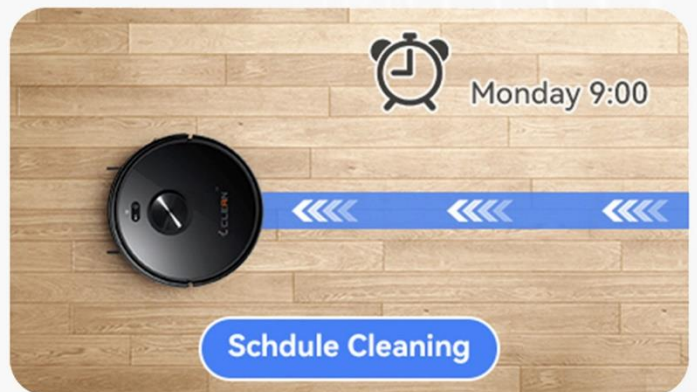

The self-adjustable roller brush keeps constant contact with the uneven surface for deep cleaning. And the combination of bristle & rubber is great to pick up various trash and easy to clean & maintain.

#L100PRO

APP & VOICE Control

Effortlessly manage and customize your cleaning preferences through the intuitive app or simply command your cleaner with voice control, making household chores smarter and more convenient than ever.

SWEAP, MOP, VACUUM.

Our versatile vacuum cleaner that effortlessly sweeps, mops & vacuums. Enjoy the convenience of a spotless home with this all-in-one solution, combining efficiency & functionality for a truly comprehensive cleaning experience.

20MM Climbing Ability

Featuring an impressive 20mm climbing ability, effortlessly conquering obstacles and ensuring every corner is thoroughly cleaned.

CLEANING MODES

Enjoy the convenience of a spotless home with this **4 Cleaning Modes**, combining efficiency & functionality for a truly comprehensive cleaning experience.