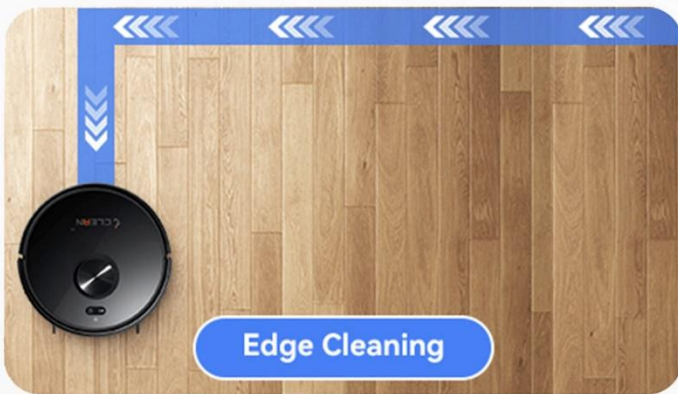

GET TO KNOW US BETTER

#L100PRO

Multi-Surface Cleaner

Wooden floors, marble, tiles and carpets. Perfect for everyday cleaning.

No More Getting Stuck LIDAR Navigation

The robot can effectively avoid obstacles, and clean your house without getting stuck.

The self-adjustable roller brush keeps constant contact with the uneven surface for deep cleaning. And the combination of bristle & rubber is great to pick up various trash and easy to clean & maintain.

SWEAP, MOP, VACUUM.

Our versatile vacuum cleaner that effortlessly sweeps, mops & vacuums. Enjoy the convenience of a spotless home with this all-in-one solution, combining efficiency & functionality for a truly comprehensive cleaning experience.

20MM Climbing Ability

Featuring an impressive 20mm climbing ability, effortlessly conquering obstacles and ensuring every corner is thoroughly cleaned.

CLEANING MODES

Enjoy the convenience of a spotless home with this **4 Cleaning Modes**, combining efficiency & functionality for a truly comprehensive cleaning experience.