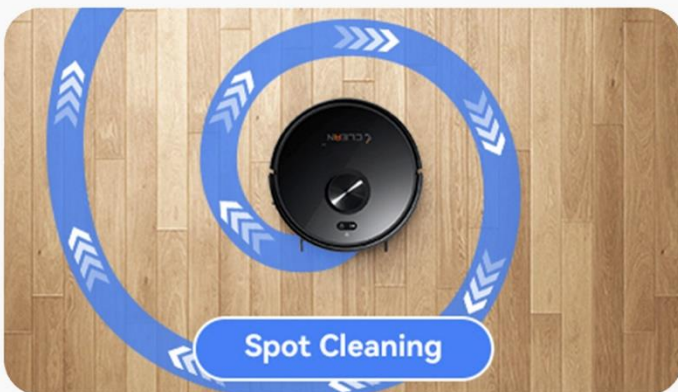

The self-adjustable roller brush keeps constant contact with the uneven surface for deep cleaning. And the combination of bristle & rubber is great to pick up various trash and easy to clean & maintain.

#L100PRO

APP & VOICE Control

Effortlessly manage and customize your cleaning preferences through the intuitive app or simply command your cleaner with voice control, making household chores smarter and more convenient than ever.

SWEAP, MOP, VACUUM.

Our versatile vacuum cleaner that effortlessly sweeps, mops & vacuums. Enjoy the convenience of a spotless home with this all-in-one solution, combining efficiency & functionality for a truly comprehensive cleaning experience.

20MM Climbing Ability

Featuring an impressive 20mm climbing ability, effortlessly conquering obstacles and ensuring every corner is thoroughly cleaned.

CLEANING MODES

Enjoy the convenience of a spotless home with this **4 Cleaning Modes**, combining efficiency & functionality for a truly comprehensive cleaning experience.